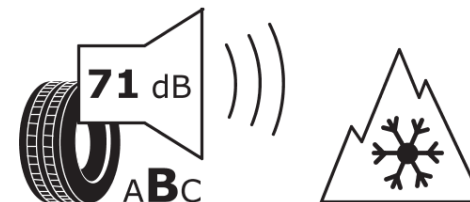

KLEBER

570688

185R14C 102/100 R

C2