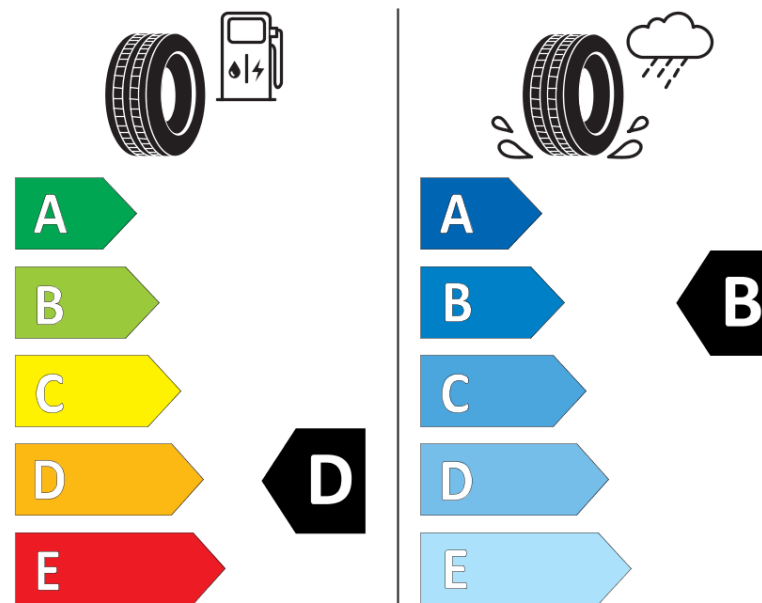

Product Information Sheet

Delegated Regulation (EU) 2020/740

Supplier name or trademark	KLEBER
Commercial name or trade designation	TRANSALP 2
Tyre type identifier	570688
Tyre size designation	185R14C
Load-capacity index	102
Load-capacity index (Load index for Dual mounting)	100
Speed category symbol	R
Fuel efficiency class	D
Wet grip class	B
External rolling noise class	B
External rolling noise value	71 dB
Severe snow tyre	Yes
Date of start of production	27/14
Date of end of production	
Additional information	185 R 14C 102/100R TL TRANSALP 2 KL

Load-capacity index (Single Load index for additional service description)

Load-capacity index (Dual Load index for additional service description)

Speed category symbol (for Additional Service Description)

KLEBER

570688

185R14C 102/100 R

C2

2020/740