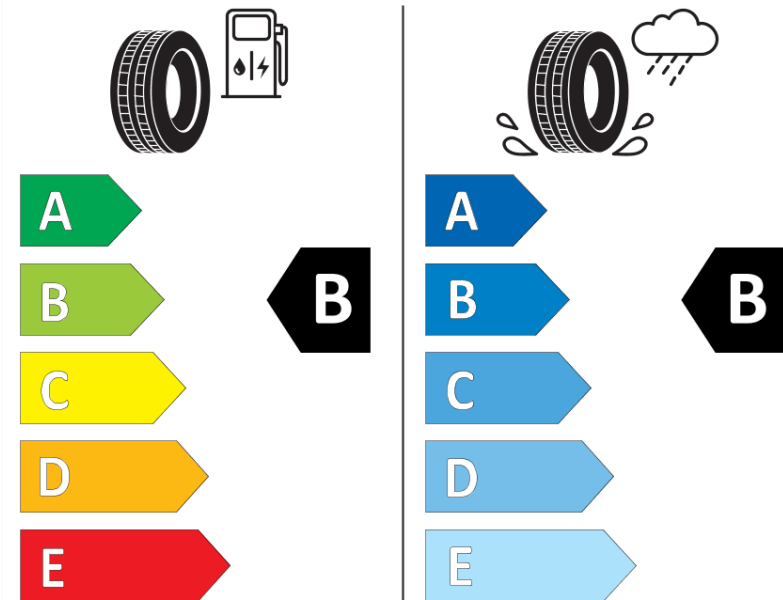

## Product Information Sheet

Delegated Regulation (EU) 2020/740

Supplier name or trademark	<b>MICHELIN</b>
Commercial name or trade designation	<b>PILOT SPORT 4 SUV FRV</b>
Tyre type identifier	<b>571382</b>
Tyre size designation	<b>245/45R20</b>
Load-capacity index	<b>103</b>
Speed category symbol	<b>V</b>
Fuel efficiency class	<b>B</b>
Wet grip class	<b>B</b>
External rolling noise class	<b>B</b>
External rolling noise value	<b>72 dB</b>
Severe snow tyre	<b>No</b>
Ice tyre	<b>No</b>
Date of start of production	<b>03/20</b>
Date of end of production	
Load version	<b>XL</b>
Additional information	<b>245/45R20 103V XLTL PILOT SPORT 4 SUV FRV MI</b>

# ENERG

**MICHELIN**

571382

245/45R20 103 V XL

C1

2020/740