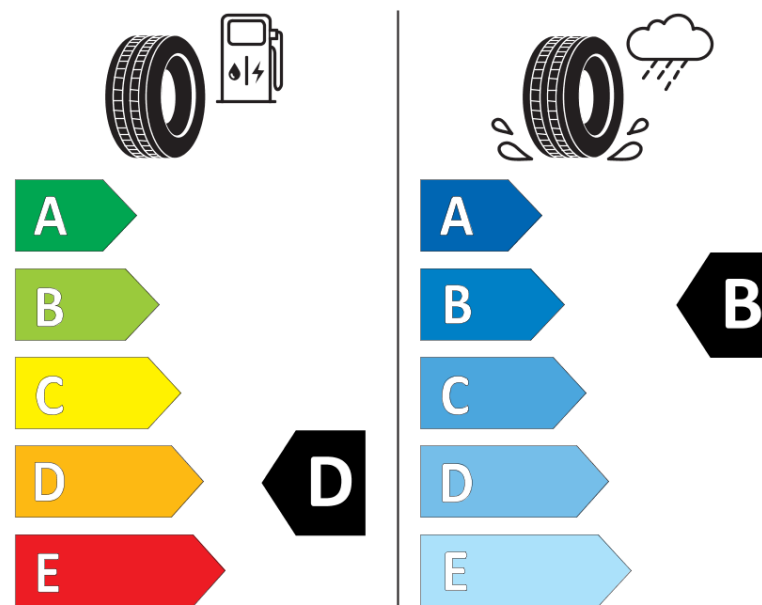

## Product Information Sheet

Delegated Regulation (EU) 2020/740

Supplier name or trademark	<b>KLEBER</b>
Commercial name or trade designation	<b>TRANSPRO</b>
Tyre type identifier	<b>571991</b>
Tyre size designation	<b>205/65R15C</b>
Load-capacity index	<b>102</b>
Load-capacity index (Load index for Dual mounting)	<b>100</b>
Speed category symbol	<b>T</b>
Fuel efficiency class	<b>D</b>
Wet grip class	<b>B</b>
External rolling noise class	<b>B</b>
External rolling noise value	<b>72 dB</b>
Severe snow tyre	<b>No</b>
Date of start of production	<b>08/06</b>
Date of end of production	
Additional information	<b>205/65 R 15C 102/100T TL TRANSPRO KL</b>
Load-capacity index (Single Load index for additional service description)	
Load-capacity index (Dual Load index for additional service description)	
Speed category symbol (for Additional Service Description)	

**KLEBER**

571991

205/65R15C 102/100 T

C2

2020/740