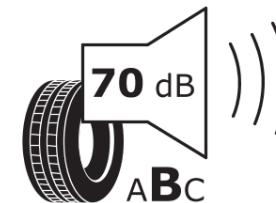

Product Information Sheet

Delegated Regulation (EU) 2020/740

Supplier name or trademark	MICHELIN
Commercial name or trade designation	PILOT SPORT PS2 MO
Tyre type identifier	572482
Tyre size designation	225/40ZR18
Load-capacity index	92
Speed category symbol	Y
Fuel efficiency class	D
Wet grip class	B
External rolling noise class	B
External rolling noise value	70 dB
Severe snow tyre	No
Ice tyre	No
Date of start of production	18/03
Date of end of production	
Load version	XL
Additional information	225/40 ZR18 92Y EXTRA LOAD TL PILOT SPORT PS2 MO MI

ENERG

MICHELIN

572482

225/40R18 92 Y XL

C1

2020/740