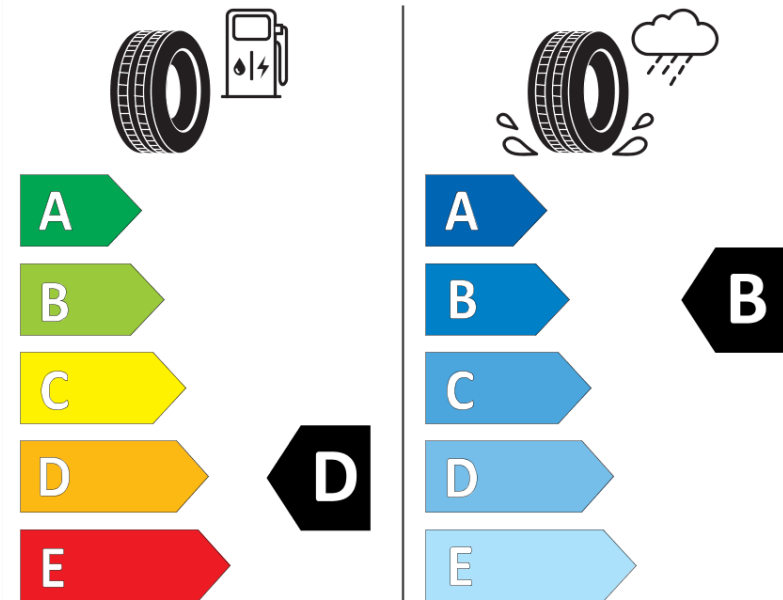

Product Information Sheet

Delegated Regulation (EU) 2020/740

Supplier name or trademark	MICHELIN
Commercial name or trade designation	PILOT SPORT PS2 MO
Tyre type identifier	572482
Tyre size designation	225/40ZR18
Load-capacity index	92
Speed category symbol	Y
Fuel efficiency class	D
Wet grip class	B
External rolling noise class	B
External rolling noise value	70 dB
Severe snow tyre	No
Ice tyre	No
Date of start of production	18/03
Date of end of production	
Load version	XL
Additional information	225/40 ZR18 92Y EXTRA LOAD TL PILOT SPORT PS2 MO MI

ENERG

MICHELIN

572482

225/40R18 92 Y XL

C1

2020/740