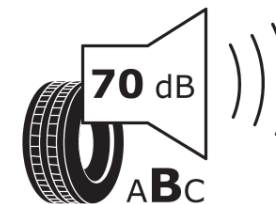

Product Information Sheet

Delegated Regulation (EU) 2020/740

Supplier name or trademark	TAURUS
Commercial name or trade designation	HIGH PERFORMANCE
Tyre type identifier	572656
Tyre size designation	165/60R15
Load-capacity index	77
Speed category symbol	H
Fuel efficiency class	D
Wet grip class	C
External rolling noise class	B
External rolling noise value	70 dB
Severe snow tyre	No
Ice tyre	No
Date of start of production	31/16
Date of end of production	
Load version	SL
Additional information	165/60 R15 77H TL HIGH PERFORMANCE TA

ENERG

TAURUS

572656

165/60R15 77 H

C1

2020/740