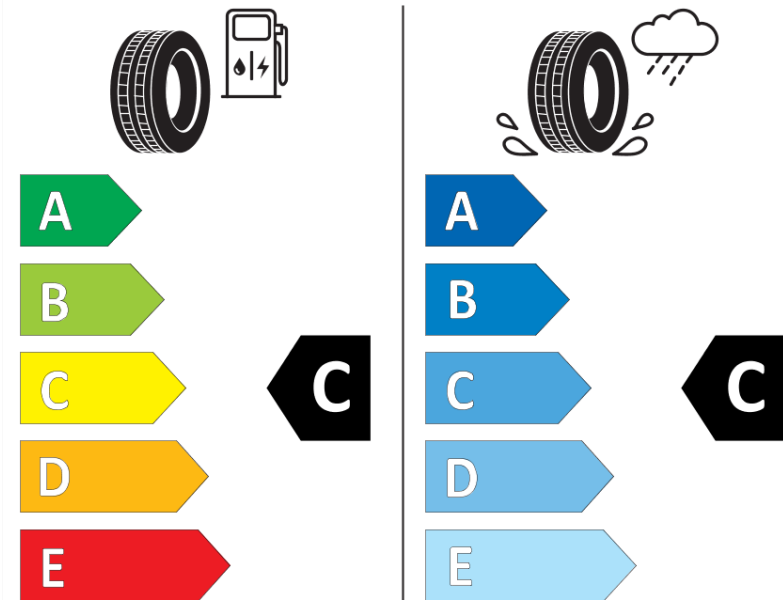

Product Information Sheet

Delegated Regulation (EU) 2020/740

Supplier name or trademark	MICHELIN
Commercial name or trade designation	PILOT ALPIN PA4
Tyre type identifier	573183
Tyre size designation	265/35R19
Load-capacity index	98
Speed category symbol	W
Fuel efficiency class	C
Wet grip class	C
External rolling noise class	B
External rolling noise value	71 dB
Severe snow tyre	Yes
Ice tyre	No
Date of start of production	40/11
Date of end of production	
Load version	XL
Additional information	265/35 R19 98W EXTRA LOAD TL PILOT ALPIN PA4 GRNX MI

ENERG

MICHELIN

573183

265/35R19 98 W

C1

2020/740