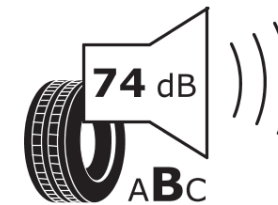

## Product Information Sheet

Delegated Regulation (EU) 2020/740

|                                      |   |
|--------------------------------------|---|
| Supplier name or trademark           | <b>MICHELIN</b>   |
| Commercial name or trade designation | <b>PILOT ALPIN PA4 NO</b>                               |
| Tyre type identifier                 | <b>573264</b>   |
| Tyre size designation                | <b>285/35R20</b>  |
| Load-capacity index                  | <b>104</b>  |
| Speed category symbol                | <b>V</b>  |
| Fuel efficiency class                | <b>C</b>  |
| Wet grip class                       | <b>C</b>  |
| External rolling noise class         | <b>B</b>  |
| External rolling noise value         | <b>74 dB</b>  |
| Severe snow tyre                     | <b>Yes</b>  |
| Ice tyre                             | <b>No</b>   |
| Date of start of production          | <b>48/10</b>  |
| Date of end of production            |   |
| Load version                         | <b>XL</b>   |
| Additional information               | <b>285/35 R20 104V XL TL PILOT ALPIN PA4 NO GRNX MI</b> |

# ENERG

**MICHELIN**

573264

285/35R20 104 V

C1

2020/740