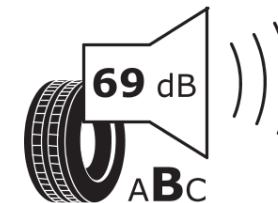

Product Information Sheet

Delegated Regulation (EU) 2020/740

Supplier name or trademark	TAURUS
Commercial name or trade designation	ALL SEASON
Tyre type identifier	574785
Tyre size designation	185/65R15
Load-capacity index	92
Speed category symbol	V
Fuel efficiency class	D
Wet grip class	C
External rolling noise class	B
External rolling noise value	69 dB
Severe snow tyre	Yes
Ice tyre	No
Date of start of production	20/18
Date of end of production	
Load version	XL
Additional information	185/65 R15 92V XL TL ALL SEASON TA

ENERG

TAURUS

574785

185/65R15 92 V

C1

2020/740