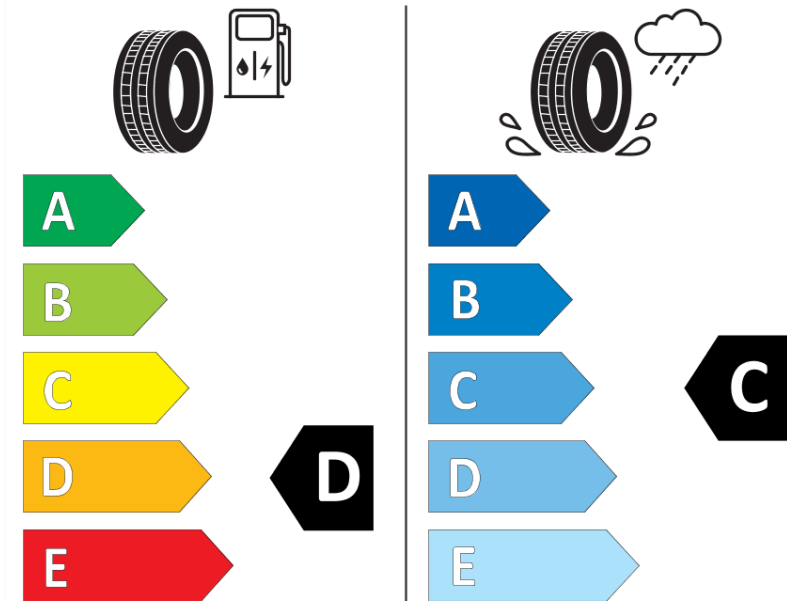

Product Information Sheet

Delegated Regulation (EU) 2020/740

Supplier name or trademark	TAURUS
Commercial name or trade designation	ALL SEASON
Tyre type identifier	574785
Tyre size designation	185/65R15
Load-capacity index	92
Speed category symbol	V
Fuel efficiency class	D
Wet grip class	C
External rolling noise class	B
External rolling noise value	69 dB
Severe snow tyre	Yes
Ice tyre	No
Date of start of production	20/18
Date of end of production	
Load version	XL
Additional information	185/65 R15 92V XL TL ALL SEASON TA

ENERG

TAURUS

574785

185/65R15 92 V

C1

2020/740