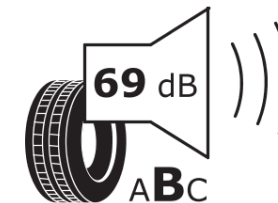

Product Information Sheet

Delegated Regulation (EU) 2020/740

Supplier name or trademark	TAURUS
Commercial name or trade designation	ALL SEASON
Tyre type identifier	574785
Tyre size designation	185/65R15
Load-capacity index	92
Speed category symbol	V
Fuel efficiency class	D
Wet grip class	C
External rolling noise class	B
External rolling noise value	69 dB
Severe snow tyre	Yes
Ice tyre	No
Date of start of production	20/18
Date of end of production	
Load version	XL
Additional information	185/65 R15 92V XL TL ALL SEASON TA

ENERG

TAURUS

574785

185/65R15 92 V

C1

2020/740