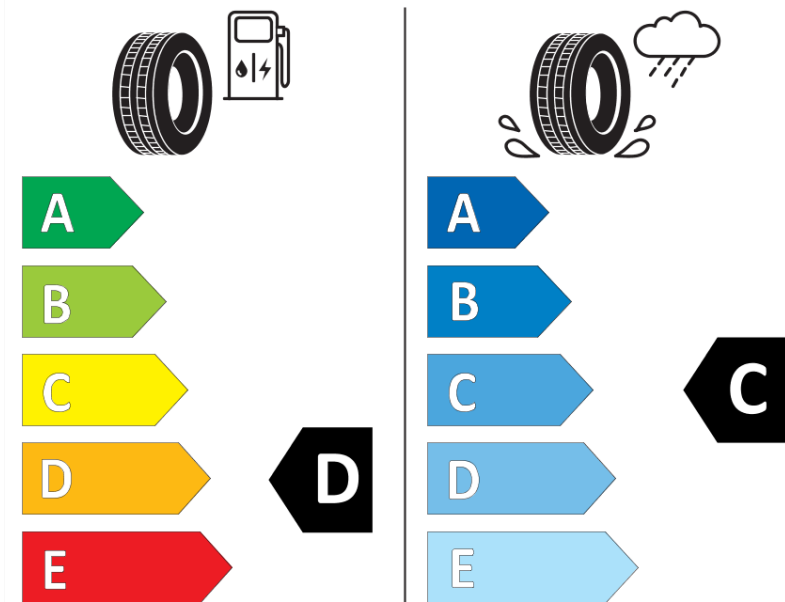

Product Information Sheet

Delegated Regulation (EU) 2020/740

Supplier name or trademark	TAURUS
Commercial name or trade designation	ALL SEASON
Tyre type identifier	574785
Tyre size designation	185/65R15
Load-capacity index	92
Speed category symbol	V
Fuel efficiency class	D
Wet grip class	C
External rolling noise class	B
External rolling noise value	69 dB
Severe snow tyre	Yes
Ice tyre	No
Date of start of production	20/18
Date of end of production	
Load version	XL
Additional information	185/65 R15 92V XL TL ALL SEASON TA

ENERG

TAURUS

574785

185/65R15 92 V

C1

2020/740