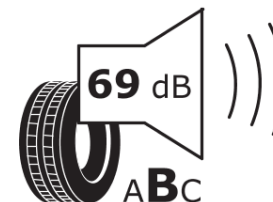

ENERG

IDILIS

574918

245/45ZR18 100 Y XL

C1