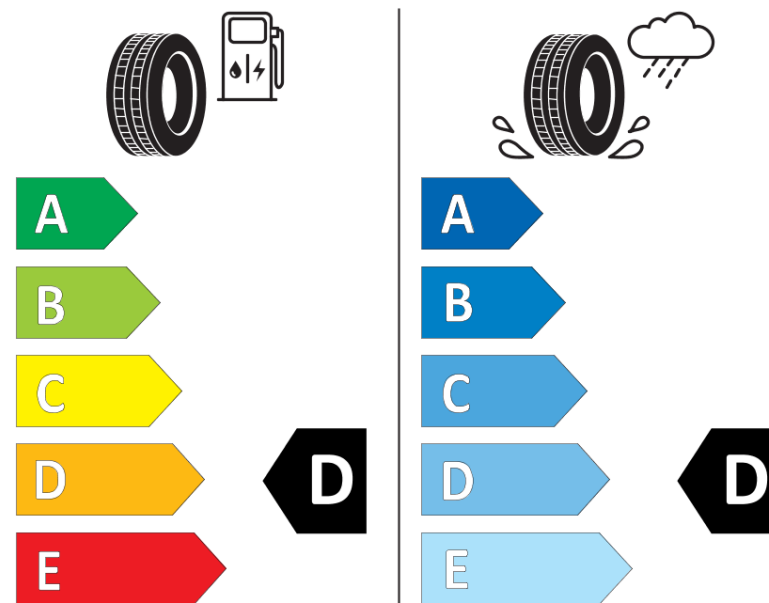

Product Information Sheet

Delegated Regulation (EU) 2020/740

Supplier name or trademark	STRRIA
Commercial name or trade designation	ROAD-TERRAIN
Tyre type identifier	577148
Tyre size designation	225/75R16
Load-capacity index	108
Speed category symbol	S
Fuel efficiency class	D
Wet grip class	D
External rolling noise class	B
External rolling noise value	72 dB
Severe snow tyre	No
Ice tyre	No
Date of start of production	36/18
Date of end of production	
Load version	XL
Additional information	225/75 R16 108S XL TL ROAD-TERRAIN S4

ENERG

STRRIA

577148

225/75R16 108 S

C1

2020/740