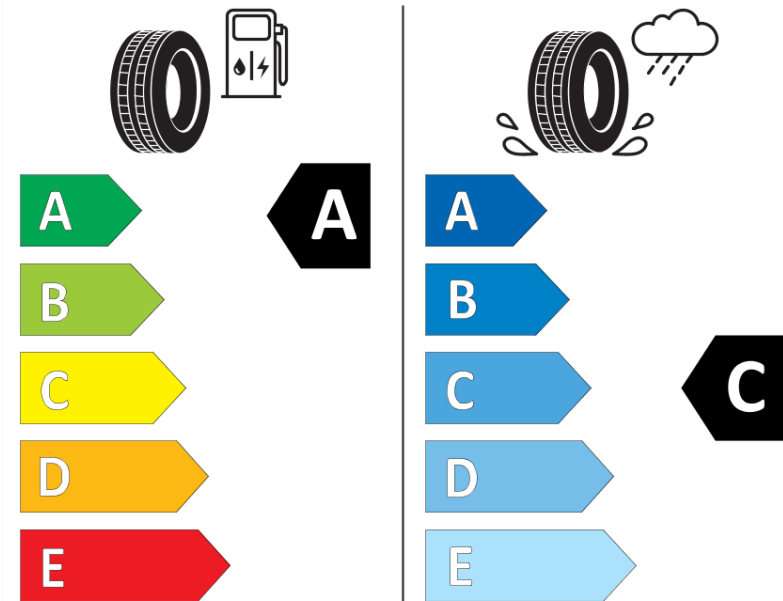

Product Information Sheet

Delegated Regulation (EU) 2020/740

Supplier name or trademark	MICHELIN
Commercial name or trade designation	PRIMACY ALL SEASON A LR
Tyre type identifier	579561
Tyre size designation	285/40R23
Load-capacity index	111
Speed category symbol	Y
Fuel efficiency class	A
Wet grip class	C
External rolling noise class	A
External rolling noise value	72 dB
Severe snow tyre	No
Ice tyre	No
Date of start of production	12/21
Date of end of production	
Load version	XL
Additional information	285/40R23 111Y XL PRIMACY ALL SEASON SLT ACOUSTIC LRMI

ENERG

MICHELIN

579561

285/40R23 111 Y XL

C1

2020/740