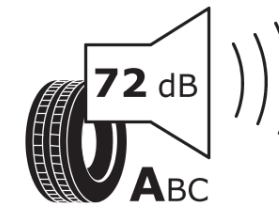

ENERG

MICHELIN

579561

285/40R23 111 Y XL

C1