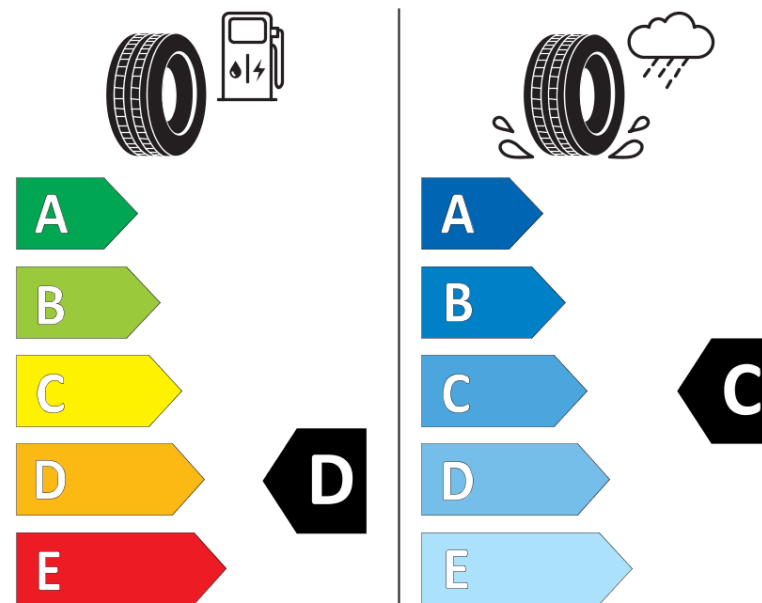

Product Information Sheet

Delegated Regulation (EU) 2020/740

Supplier name or trademark	ORIUM
Commercial name or trade designation	ROAD GO S VM
Tyre type identifier	581201
Tyre size designation	235/75R17.5
Load-capacity index	132
Load-capacity index (Load index for Dual mounting)	130
Speed category symbol	M
Fuel efficiency class	D
Wet grip class	C
External rolling noise class	A
External rolling noise value	68 dB
Severe snow tyre	Yes
Date of start of production	14/18
Date of end of production	
Additional information	235/75R17.5 ROAD GO S TL 132/130M VM OI
Load-capacity index (Single Load index for additional service description)	
Load-capacity index (Dual Load index for additional service description)	
Speed category symbol (for Additional Service Description)	

ENERG

ORIUM

581201

235/75R17.5 132/130 M

C3

2020/740