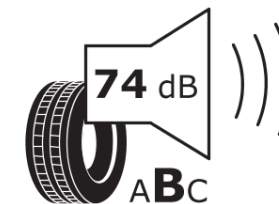

## Product Information Sheet

Delegated Regulation (EU) 2020/740

Supplier name or trademark	<b>MICHELIN</b>
Commercial name or trade designation	<b>PILOT SPORT CUP 2 CNT</b>
Tyre type identifier	<b>581789</b>
Tyre size designation	<b>285/35ZR20</b>
Load-capacity index	<b>104</b>
Speed category symbol	<b>(Y)</b>
Fuel efficiency class	<b>C</b>
Wet grip class	<b>C</b>
External rolling noise class	<b>B</b>
External rolling noise value	<b>74 dB</b>
Severe snow tyre	<b>No</b>
Ice tyre	<b>No</b>
Date of start of production	<b>04/19</b>
Date of end of production	
Load version	<b>XL</b>
Additional information	<b>285/35 ZR20 (104Y) XL PILOT SPORT CUP 2 CONNECT MI</b>

# ENERG

**MICHELIN**

581789

285/35ZR20 (104Y) XL

C1

2020/740