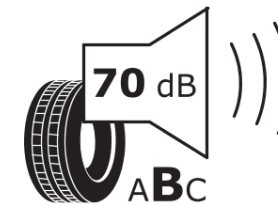

Product Information Sheet

Delegated Regulation (EU) 2020/740

Supplier name or trademark	MICHELIN
Commercial name or trade designation	ALPIN A4 *
Tyre type identifier	582221
Tyre size designation	225/55R17
Load-capacity index	97
Speed category symbol	H
Fuel efficiency class	D
Wet grip class	C
External rolling noise class	B
External rolling noise value	70 dB
Severe snow tyre	Yes
Ice tyre	No
Date of start of production	30/11
Date of end of production	
Load version	SL
Additional information	225/55 R17 97H TL ALPIN A4 * GRNX MI

ENERG

MICHELIN

582221

225/55R17 97 H

C1

2020/740