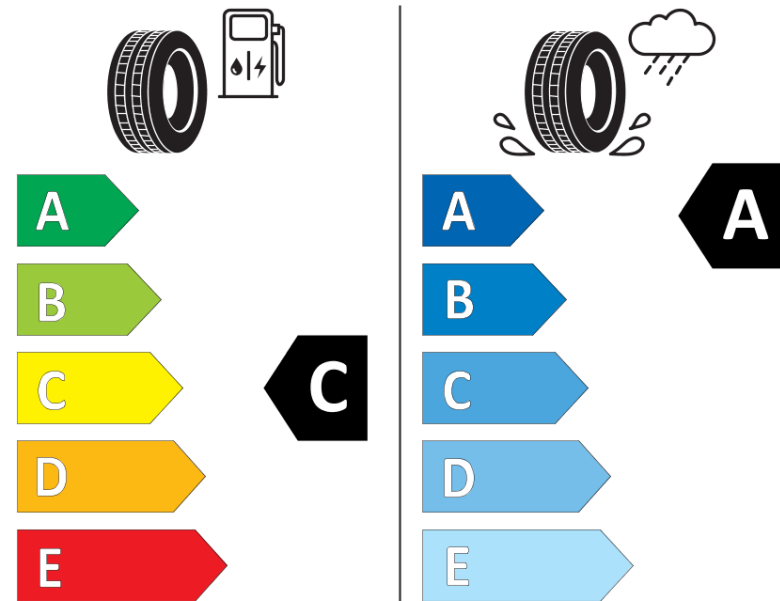

Product Information Sheet

Delegated Regulation (EU) 2020/740

Supplier name or trademark	MICHELIN
Commercial name or trade designation	PRIMACY 4+
Tyre type identifier	584323
Tyre size designation	225/50R17
Load-capacity index	94
Speed category symbol	Y
Fuel efficiency class	C
Wet grip class	A
External rolling noise class	B
External rolling noise value	69 dB
Severe snow tyre	No
Ice tyre	No
Date of start of production	19/20
Date of end of production	
Load version	SL
Additional information	225/50 R17 94Y TL PRIMACY 4+ MI

ENERG

MICHELIN

584323

225/50R17 94 Y

C1

2020/740