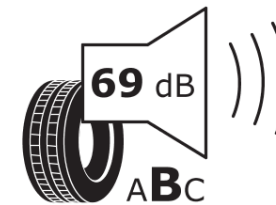

Product Information Sheet

Delegated Regulation (EU) 2020/740

Supplier name or trademark	MICHELIN
Commercial name or trade designation	PRIMACY 4+
Tyre type identifier	584323
Tyre size designation	225/50R17
Load-capacity index	94
Speed category symbol	Y
Fuel efficiency class	C
Wet grip class	A
External rolling noise class	B
External rolling noise value	69 dB
Severe snow tyre	No
Ice tyre	No
Date of start of production	19/20
Date of end of production	
Load version	SL
Additional information	225/50 R17 94Y TL PRIMACY 4+ MI

ENERG

MICHELIN

584323

225/50R17 94 Y

C1

2020/740