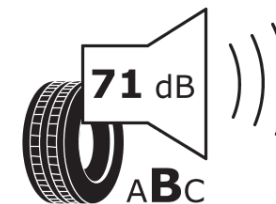

ENERG

MICHELIN

584565

255/35ZR19 (96Y) XL

C1