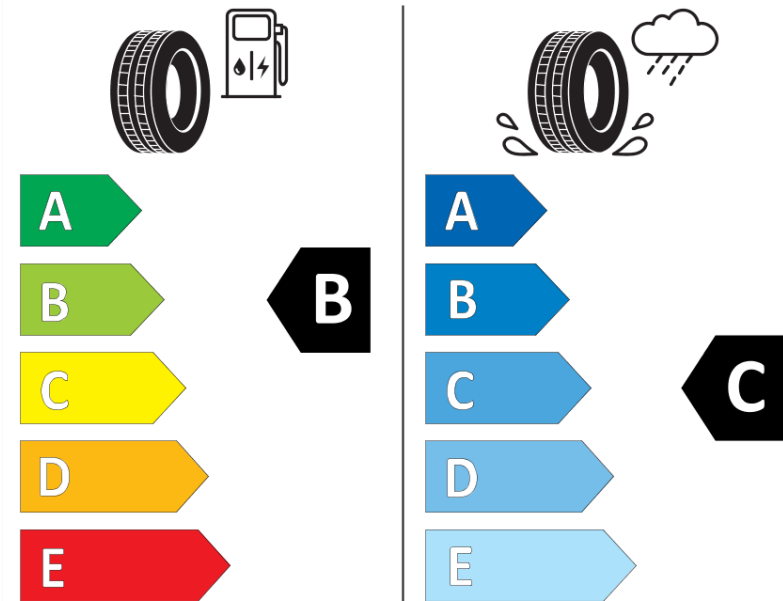

## Product Information Sheet

Delegated Regulation (EU) 2020/740

Supplier name or trademark	<b>MICHELIN</b>
Commercial name or trade designation	<b>PILOT SPORT ALL SEASON 4 MO1</b>
Tyre type identifier	<b>588462</b>
Tyre size designation	<b>275/35R21</b>
Load-capacity index	<b>103</b>
Speed category symbol	<b>V</b>
Fuel efficiency class	<b>B</b>
Wet grip class	<b>C</b>
External rolling noise class	<b>B</b>
External rolling noise value	<b>72 dB</b>
Severe snow tyre	<b>No</b>
Ice tyre	<b>No</b>
Date of start of production	<b>19/22</b>
Date of end of production	
Load version	<b>XL</b>
Additional information	<b>275/35R21 103V XL TL PILOT SPORT ALL SEASON 4 MO1 MI</b>

# ENERG

**MICHELIN**

588462

275/35R21 103 V XL

C1

2020/740