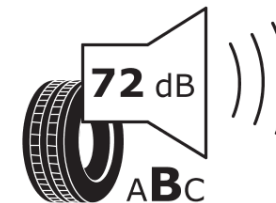

## Product Information Sheet

Delegated Regulation (EU) 2020/740

Supplier name or trademark	<b>MICHELIN</b>
Commercial name or trade designation	<b>PILOT SPORT ALL SEASON 4 MO1</b>
Tyre type identifier	<b>588462</b>
Tyre size designation	<b>275/35R21</b>
Load-capacity index	<b>103</b>
Speed category symbol	<b>V</b>
Fuel efficiency class	<b>B</b>
Wet grip class	<b>C</b>
External rolling noise class	<b>B</b>
External rolling noise value	<b>72 dB</b>
Severe snow tyre	<b>No</b>
Ice tyre	<b>No</b>
Date of start of production	<b>19/22</b>
Date of end of production	
Load version	<b>XL</b>
Additional information	<b>275/35R21 103V XL TL PILOT SPORT ALL SEASON 4 MO1 MI</b>

# ENERG

**MICHELIN**

588462

275/35R21 103 V XL

C1

2020/740