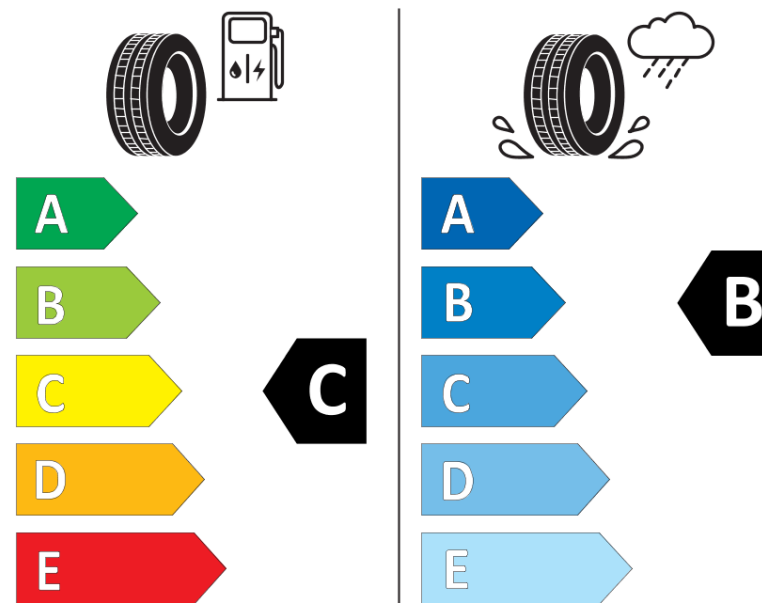

Product Information Sheet

Delegated Regulation (EU) 2020/740

Supplier name or trademark	RIKEN
Commercial name or trade designation	ROAD READY S VG
Tyre type identifier	589862
Tyre size designation	385/65R22.5
Load-capacity index	160
Load-capacity index (Load index for Dual mounting)	
Speed category symbol	K
Fuel efficiency class	C
Wet grip class	B
External rolling noise class	B
External rolling noise value	72 dB
Severe snow tyre	No
Date of start of production	14/16
Date of end of production	
Additional information	385/65R22.5 ROAD READY S TL 160K VG RI
Load-capacity index (Single Load index for additional service description)	158
Load-capacity index (Dual Load index for additional service description)	
Speed category symbol (for Additional Service Description)	L

ENERG

RIKEN

589862

385/65R22.5 160 K

C3