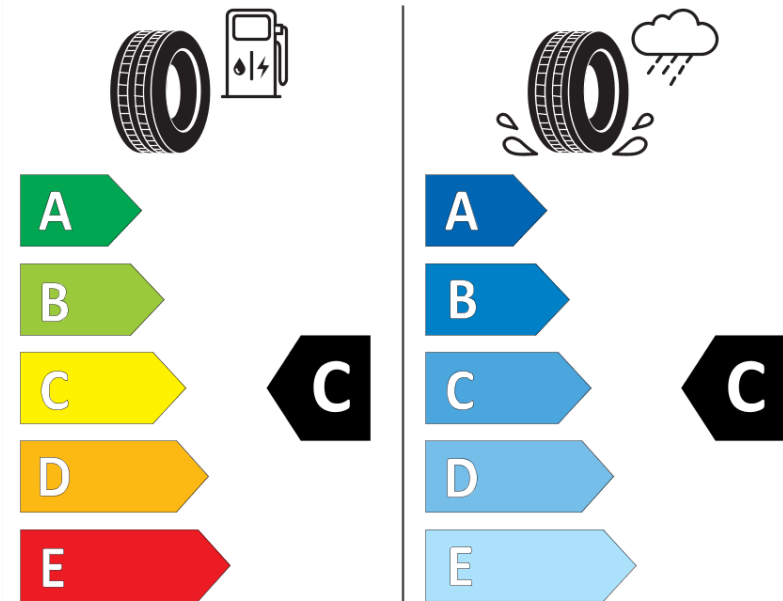

Product Information Sheet

Delegated Regulation (EU) 2020/740

Supplier name or trademark	MICHELIN
Commercial name or trade designation	CROSSCLIMATE+
Tyre type identifier	592463
Tyre size designation	185/65R14
Load-capacity index	90
Speed category symbol	H
Fuel efficiency class	C
Wet grip class	C
External rolling noise class	A
External rolling noise value	68 dB
Severe snow tyre	Yes
Ice tyre	No
Date of start of production	07/19
Date of end of production	
Load version	XL
Additional information	185/65 R14 90H XL TL CROSSCLIMATE+ MI

ENERG

MICHELIN

592463

185/65R14 90 H

C1

2020/740