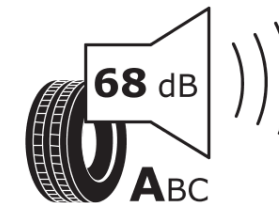

## Product Information Sheet

Delegated Regulation (EU) 2020/740

Supplier name or trademark	<b>MICHELIN</b>
Commercial name or trade designation	<b>E PRIMACY</b>
Tyre type identifier	<b>593224</b>
Tyre size designation	<b>205/60R16</b>
Load-capacity index	<b>92</b>
Speed category symbol	<b>V</b>
Fuel efficiency class	<b>A</b>
Wet grip class	<b>B</b>
External rolling noise class	<b>A</b>
External rolling noise value	<b>68 dB</b>
Severe snow tyre	<b>No</b>
Ice tyre	<b>No</b>
Date of start of production	<b>04/20</b>
Date of end of production	
Load version	<b>SL</b>
Additional information	<b>205/60 R16 92V TL E PRIMACY MI</b>

# ENERG

**MICHELIN**

593224

205/60R16 92 V

C1

2020/740