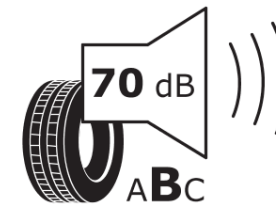

## Product Information Sheet

Delegated Regulation (EU) 2020/740

Supplier name or trademark	<b>MICHELIN</b>
Commercial name or trade designation	<b>E PRIMACY R</b>
Tyre type identifier	<b>593422</b>
Tyre size designation	<b>235/45R20</b>
Load-capacity index	<b>100</b>
Speed category symbol	<b>V</b>
Fuel efficiency class	<b>A</b>
Wet grip class	<b>B</b>
External rolling noise class	<b>B</b>
External rolling noise value	<b>70 dB</b>
Severe snow tyre	<b>No</b>
Ice tyre	<b>No</b>
Date of start of production	<b>08/24</b>
Date of end of production	
Load version	<b>XL</b>
Additional information	<b>235/45 R20 100V XL TL E PRIMACY R MI</b>

# ENERG

**MICHELIN**

593422

235/45R20 100 V XL

C1

2020/740