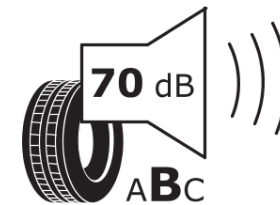

Product Information Sheet

Delegated Regulation (EU) 2020/740

Supplier name or trademark	MICHELIN
Commercial name or trade designation	PILOT ALPIN 5
Tyre type identifier	594030
Tyre size designation	245/45R20
Load-capacity index	103
Speed category symbol	V
Fuel efficiency class	C
Wet grip class	C
External rolling noise class	B
External rolling noise value	70 dB
Severe snow tyre	Yes
Ice tyre	No
Date of start of production	39/23
Date of end of production	
Load version	XL
Additional information	245/45 R20 103V XL TL PILOT ALPIN 5 POL MI

ENERG

MICHELIN

594030

245/45R20 103 V XL

C1

2020/740