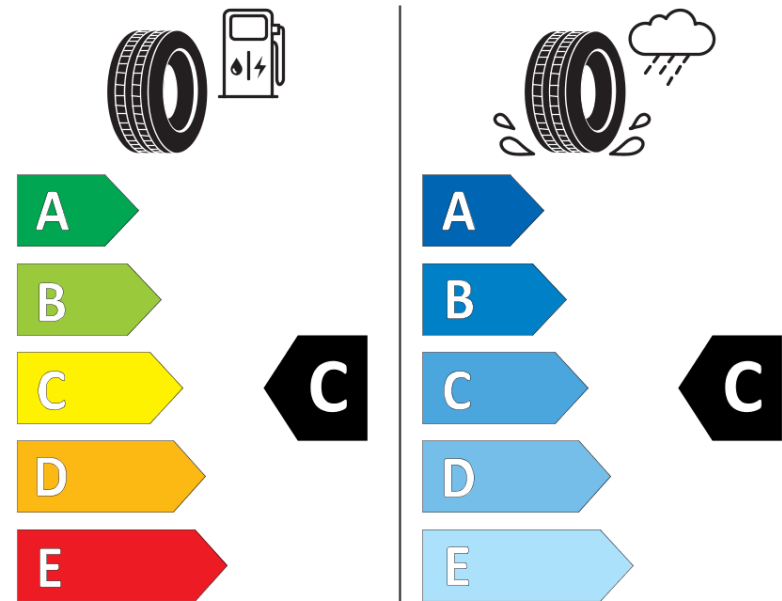

Product Information Sheet

Delegated Regulation (EU) 2020/740

Supplier name or trademark	MICHELIN
Commercial name or trade designation	PILOT ALPIN 5
Tyre type identifier	594030
Tyre size designation	245/45R20
Load-capacity index	103
Speed category symbol	V
Fuel efficiency class	C
Wet grip class	C
External rolling noise class	B
External rolling noise value	70 dB
Severe snow tyre	Yes
Ice tyre	No
Date of start of production	39/23
Date of end of production	
Load version	XL
Additional information	245/45 R20 103V XL TL PILOT ALPIN 5 POL MI

ENERG

MICHELIN

594030

245/45R20 103 V XL

C1