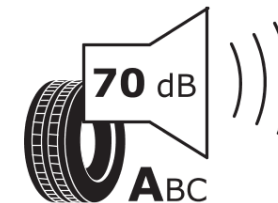

ENERG

MICHELIN

594170

255/55R19 111 V

C1