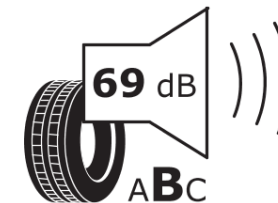

ENERG

RIKEN

594213

165/65R14 79 T

C1