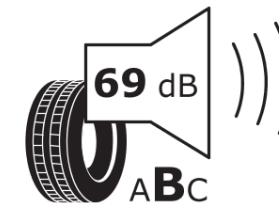

## Product Information Sheet

Delegated Regulation (EU) 2020/740

Supplier name or trademark	<b>MICHELIN</b>
Commercial name or trade designation	<b>LATITUDE TOUR HP</b>
Tyre type identifier	<b>595767</b>
Tyre size designation	<b>235/60R18</b>
Load-capacity index	<b>103</b>
Speed category symbol	<b>V</b>
Fuel efficiency class	<b>B</b>
Wet grip class	<b>C</b>
External rolling noise class	<b>B</b>
External rolling noise value	<b>69 dB</b>
Severe snow tyre	<b>No</b>
Ice tyre	<b>No</b>
Date of start of production	<b>18/06</b>
Date of end of production	
Load version	<b>SL</b>
Additional information	<b>235/60R18 103V TL LATITUDE TOUR HP GREEN X MI</b>

# ENERG

**MICHELIN**

595767

235/60R18 103 V

C1

2020/740