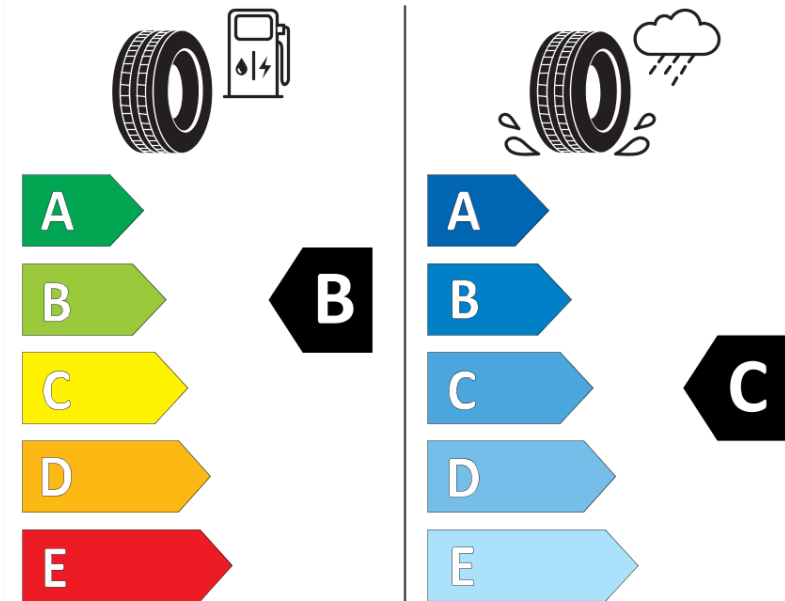

## Product Information Sheet

Delegated Regulation (EU) 2020/740

Supplier name or trademark	<b>MICHELIN</b>
Commercial name or trade designation	<b>LATITUDE TOUR HP</b>
Tyre type identifier	<b>595767</b>
Tyre size designation	<b>235/60R18</b>
Load-capacity index	<b>103</b>
Speed category symbol	<b>V</b>
Fuel efficiency class	<b>B</b>
Wet grip class	<b>C</b>
External rolling noise class	<b>B</b>
External rolling noise value	<b>69 dB</b>
Severe snow tyre	<b>No</b>
Ice tyre	<b>No</b>
Date of start of production	<b>18/06</b>
Date of end of production	
Load version	<b>SL</b>
Additional information	<b>235/60R18 103V TL LATITUDE TOUR HP GREEN X MI</b>

# ENERG

**MICHELIN**

595767

235/60R18 103 V

C1

2020/740