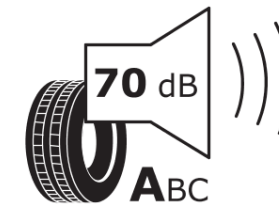

ENERG

MICHELIN

597090

255/45R20 105 Y XL

C1