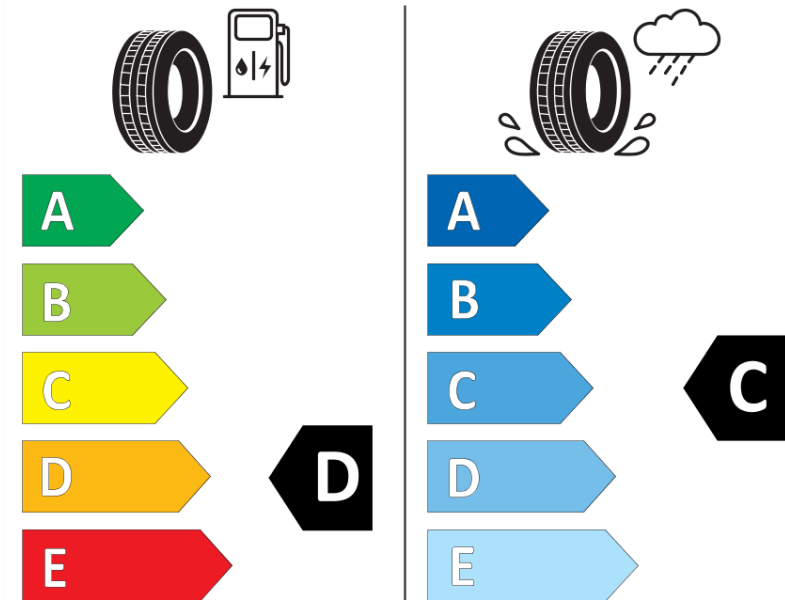

## Product Information Sheet

Delegated Regulation (EU) 2020/740

Supplier name or trademark	TAURUS
Commercial name or trade designation	WINTER
Tyre type identifier	597406
Tyre size designation	205/65R16
Load-capacity index	95
Speed category symbol	H
Fuel efficiency class	D
Wet grip class	C
External rolling noise class	B
External rolling noise value	72 dB
Severe snow tyre	Yes
Ice tyre	No
Date of start of production	30/18
Date of end of production	
Load version	SL
Additional information	205/65 R16 95H TL WINTER TA

# ENERG

TAURUS

597406

205/65R16 95 H

C1

2020/740