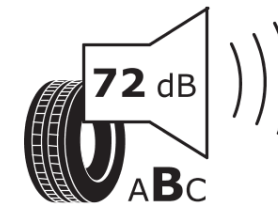

## Product Information Sheet

Delegated Regulation (EU) 2020/740

Supplier name or trademark	TAURUS
Commercial name or trade designation	WINTER
Tyre type identifier	597406
Tyre size designation	205/65R16
Load-capacity index	95
Speed category symbol	H
Fuel efficiency class	D
Wet grip class	C
External rolling noise class	B
External rolling noise value	72 dB
Severe snow tyre	Yes
Ice tyre	No
Date of start of production	30/18
Date of end of production	
Load version	SL
Additional information	205/65 R16 95H TL WINTER TA

# ENERG

TAURUS

597406

205/65R16 95 H

C1

2020/740