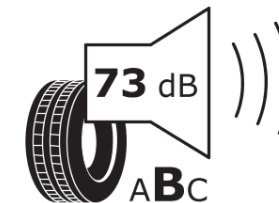

## Product Information Sheet

Delegated Regulation (EU) 2020/740

Supplier name or trademark	<b>MICHELIN</b>
Commercial name or trade designation	<b>PILOT SPORT CUP 2 CNT</b>
Tyre type identifier	<b>598007</b>
Tyre size designation	<b>265/30ZR20</b>
Load-capacity index	<b>94</b>
Speed category symbol	<b>(Y)</b>
Fuel efficiency class	<b>D</b>
Wet grip class	<b>C</b>
External rolling noise class	<b>B</b>
External rolling noise value	<b>73 dB</b>
Severe snow tyre	<b>No</b>
Ice tyre	<b>No</b>
Date of start of production	<b>04/19</b>
Date of end of production	
Load version	<b>XL</b>
Additional information	<b>265/30 ZR20 (94Y) XL PILOT SPORT CUP 2 CONNECT MI</b>

# ENERG

**MICHELIN**

598007

265/30ZR20 (94Y) XL

C1

2020/740