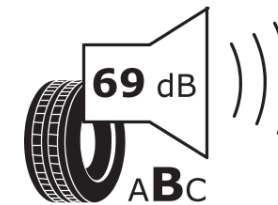

## Product Information Sheet

Delegated Regulation (EU) 2020/740

Supplier name or trademark	TAURUS
Commercial name or trade designation	ALL SEASON
Tyre type identifier	598159
Tyre size designation	155/80R13
Load-capacity index	79
Speed category symbol	T
Fuel efficiency class	D
Wet grip class	C
External rolling noise class	B
External rolling noise value	69 dB
Severe snow tyre	Yes
Ice tyre	No
Date of start of production	20/18
Date of end of production	
Load version	SL
Additional information	155/80 R13 79T TL ALL SEASON TA

# ENERG

TAURUS

598159

155/80R13 79 T

C1

2020/740