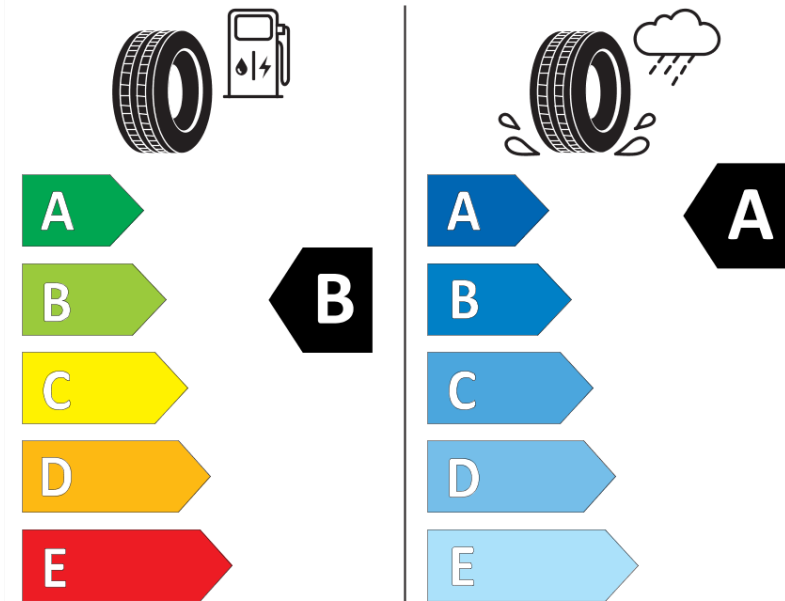

Product Information Sheet

Delegated Regulation (EU) 2020/740

Supplier name or trademark	MICHELIN
Commercial name or trade designation	PRIMACY 4+
Tyre type identifier	598407
Tyre size designation	255/50R18
Load-capacity index	106
Speed category symbol	Y
Fuel efficiency class	B
Wet grip class	A
External rolling noise class	B
External rolling noise value	72 dB
Severe snow tyre	No
Ice tyre	No
Date of start of production	35/20
Date of end of production	
Load version	XL
Additional information	255/50 R18 106Y XL TL PRIMACY 4+ MI

ENERG

MICHELIN

598407

255/50R18 106 Y XL

C1