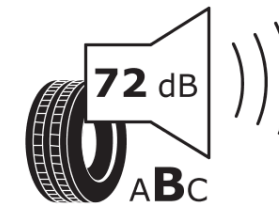

ENERG

MICHELIN

598407

255/50R18 106 Y XL

C1