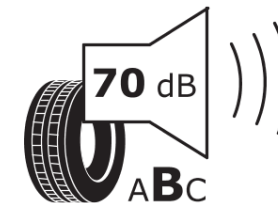

## Product Information Sheet

Delegated Regulation (EU) 2020/740

Supplier name or trademark	TAURUS
Commercial name or trade designation	ICE
Tyre type identifier	598729
Tyre size designation	185/60R15
Load-capacity index	88
Speed category symbol	T
Fuel efficiency class	D
Wet grip class	C
External rolling noise class	B
External rolling noise value	70 dB
Severe snow tyre	Yes
Ice tyre	No
Date of start of production	43/16
Date of end of production	
Load version	XL
Additional information	185/60 R15 88T XL TL ICE TA

# ENERG

TAURUS

598729

185/60R15 88 T

C1

2020/740