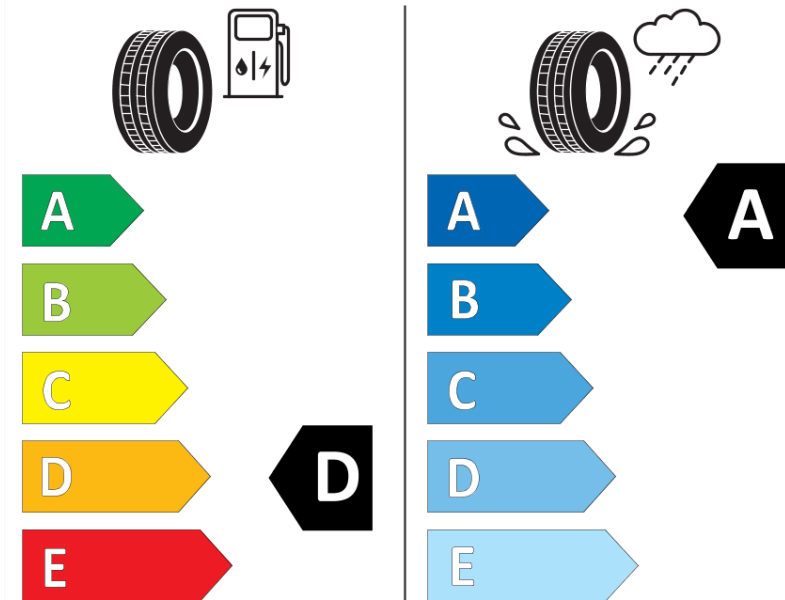

Product Information Sheet

Delegated Regulation (EU) 2020/740

Supplier name or trademark	MICHELIN
Commercial name or trade designation	PILOT SPORT 4
Tyre type identifier	599482
Tyre size designation	255/40ZR19
Load-capacity index	96
Speed category symbol	W
Fuel efficiency class	D
Wet grip class	A
External rolling noise class	B
External rolling noise value	70 dB
Severe snow tyre	No
Ice tyre	No
Date of start of production	47/23
Date of end of production	
Load version	SL
Additional information	255/40ZR19 96W PILOT SPORT 4 EMT MI

ENERG

MICHELIN

599482

255/40ZR19 96 W

C1