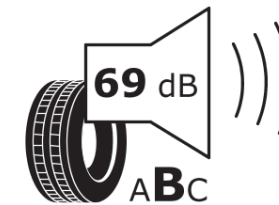

Product Information Sheet

Delegated Regulation (EU) 2020/740

Supplier name or trademark	MICHELIN
Commercial name or trade designation	PRIMACY 4
Tyre type identifier	600693
Tyre size designation	195/60R15
Load-capacity index	88
Speed category symbol	V
Fuel efficiency class	C
Wet grip class	A
External rolling noise class	B
External rolling noise value	69 dB
Severe snow tyre	No
Ice tyre	No
Date of start of production	25/17
Date of end of production	
Load version	SL
Additional information	195/60 R15 88V TL PRIMACY 4 MI

ENERG

MICHELIN

600693

195/60R15 88 V

C1

2020/740