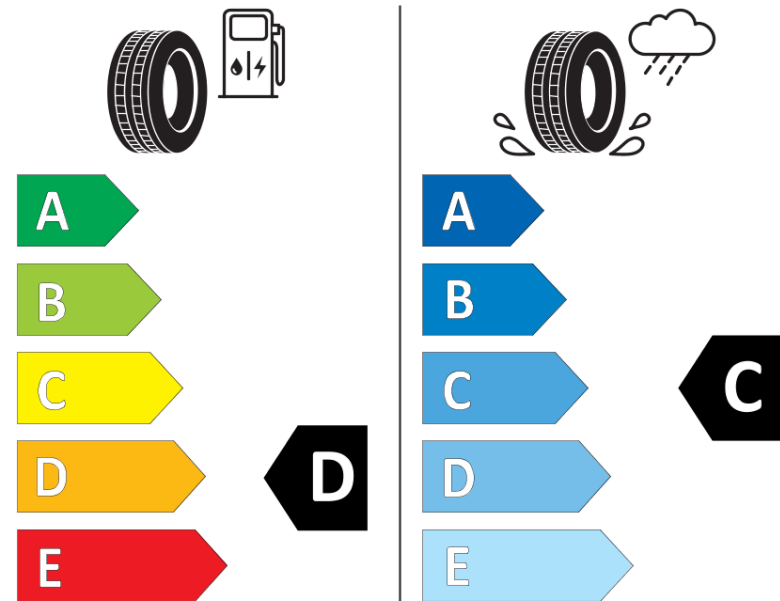

Product Information Sheet

Delegated Regulation (EU) 2020/740

Supplier name or trademark	MICHELIN
Commercial name or trade designation	PILOT SUPER SPORT
Tyre type identifier	601156
Tyre size designation	305/35ZR19
Load-capacity index	102
Speed category symbol	(Y)
Fuel efficiency class	D
Wet grip class	C
External rolling noise class	B
External rolling noise value	74 dB
Severe snow tyre	No
Ice tyre	No
Date of start of production	41/14
Date of end of production	
Load version	SL
Additional information	305/35 ZR19 (102Y) TL PILOT SUPER SPORT MI

ENERG

MICHELIN

601156

305/35ZR19 (102Y)

C1