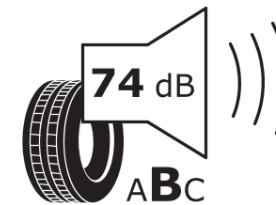

ENERG

MICHELIN

601156

305/35ZR19 (102Y)

C1