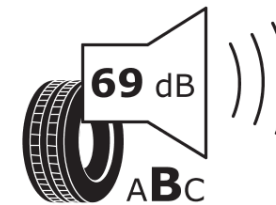

ENERG

MICHELIN

601449

225/65R17 102 H

C1