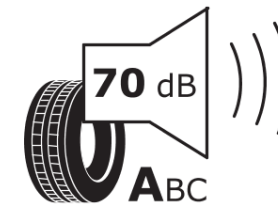

ENERG

MICHELIN

603452

255/45R20 105 W

C1