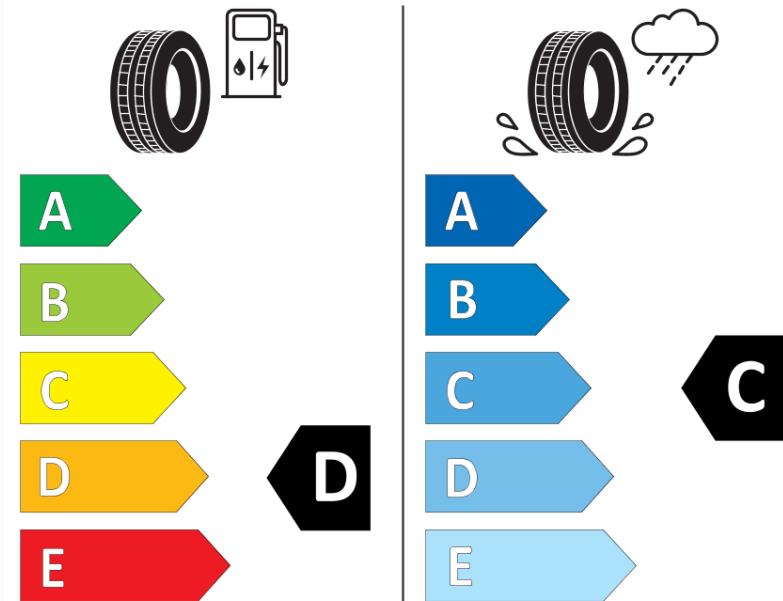

Product Information Sheet

Delegated Regulation (EU) 2020/740

Supplier name or trademark	RIKEN
Commercial name or trade designation	ROAD READY S VM
Tyre type identifier	603592
Tyre size designation	235/75R17.5
Load-capacity index	132
Load-capacity index (Load index for Dual mounting)	130
Speed category symbol	M
Fuel efficiency class	D
Wet grip class	C
External rolling noise class	A
External rolling noise value	68 dB
Severe snow tyre	Yes
Date of start of production	14/18
Date of end of production	
Additional information	235/75R17.5 ROAD READY S TL 132/130M VM RI

Load-capacity index (Single Load index for additional service description)

Load-capacity index (Dual Load index for additional service description)

Speed category symbol (for Additional Service Description)

ENERG

RIKEN

603592

235/75R17.5 132/130 M

C3