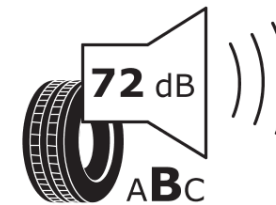

ENERG

MICHELIN

604485

255/40ZR19 (100Y) XL

C1