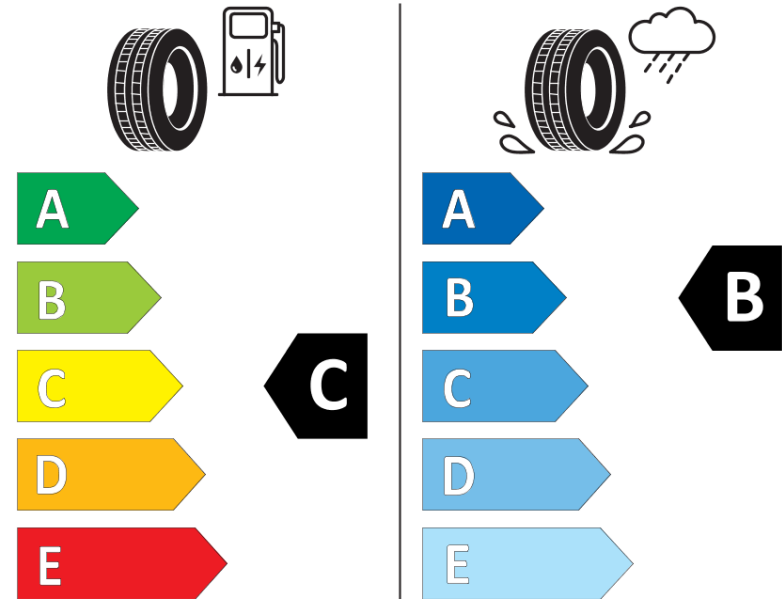

## Product Information Sheet

Delegated Regulation (EU) 2020/740

Supplier name or trademark	<b>MICHELIN</b>
Commercial name or trade designation	<b>ALPIN 6</b>
Tyre type identifier	<b>604535</b>
Tyre size designation	<b>215/50R17</b>
Load-capacity index	<b>95</b>
Speed category symbol	<b>H</b>
Fuel efficiency class	<b>C</b>
Wet grip class	<b>B</b>
External rolling noise class	<b>A</b>
External rolling noise value	<b>69 dB</b>
Severe snow tyre	<b>Yes</b>
Ice tyre	<b>No</b>
Date of start of production	<b>11/17</b>
Date of end of production	
Load version	<b>XL</b>
Additional information	<b>215/50 R17 95H XL TL ALPIN 6 MI</b>

# ENERG

**MICHELIN**

604535

215/50R17 95 H

C1

2020/740