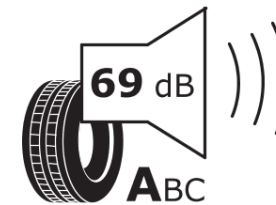

## Product Information Sheet

Delegated Regulation (EU) 2020/740

Supplier name or trademark	<b>MICHELIN</b>
Commercial name or trade designation	<b>ALPIN 6</b>
Tyre type identifier	<b>604535</b>
Tyre size designation	<b>215/50R17</b>
Load-capacity index	<b>95</b>
Speed category symbol	<b>H</b>
Fuel efficiency class	<b>C</b>
Wet grip class	<b>B</b>
External rolling noise class	<b>A</b>
External rolling noise value	<b>69 dB</b>
Severe snow tyre	<b>Yes</b>
Ice tyre	<b>No</b>
Date of start of production	<b>11/17</b>
Date of end of production	
Load version	<b>XL</b>
Additional information	<b>215/50 R17 95H XL TL ALPIN 6 MI</b>

# ENERG

**MICHELIN**

604535

215/50R17 95 H

C1

2020/740