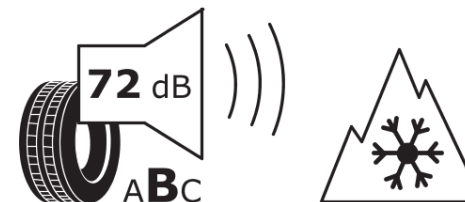

KLEBER

605282

235/65R16C 115/113 R

C2