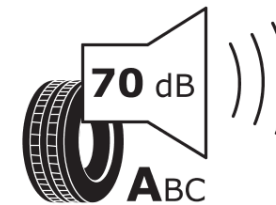

ENERG

MICHELIN

605583

255/40R18 99 Y

C1