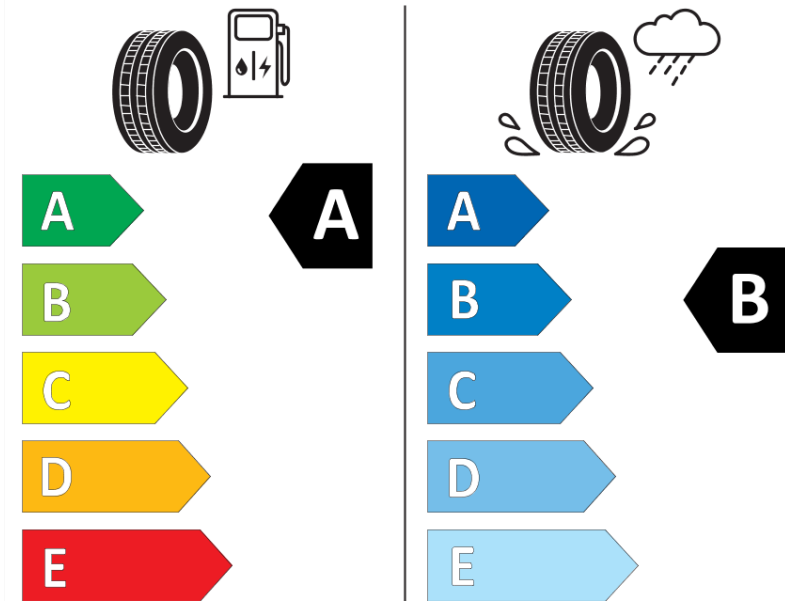

Product Information Sheet

Delegated Regulation (EU) 2020/740

Supplier name or trademark	MICHELIN
Commercial name or trade designation	PRIMACY 4 MO
Tyre type identifier	605583
Tyre size designation	255/40R18
Load-capacity index	99
Speed category symbol	Y
Fuel efficiency class	A
Wet grip class	B
External rolling noise class	A
External rolling noise value	70 dB
Severe snow tyre	No
Ice tyre	No
Date of start of production	10/19
Date of end of production	
Load version	XL
Additional information	255/40 R18 99Y XL TL PRIMACY 4 MO MI

ENERG

MICHELIN

605583

255/40R18 99 Y

C1