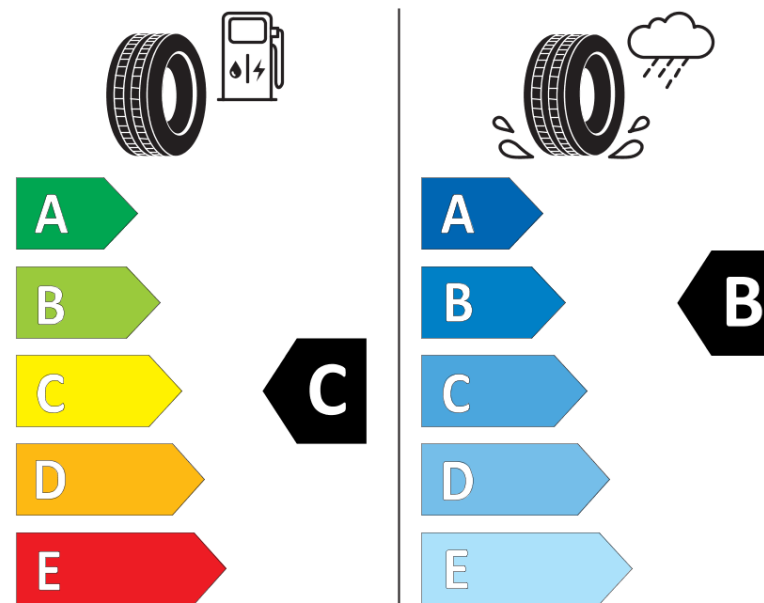

Product Information Sheet

Delegated Regulation (EU) 2020/740

Supplier name or trademark	RIKEN
Commercial name or trade designation	ROAD READY T VG
Tyre type identifier	605819
Tyre size designation	265/70R19.5
Load-capacity index	143
Load-capacity index (Load index for Dual mounting)	141
Speed category symbol	J
Fuel efficiency class	C
Wet grip class	B
External rolling noise class	A
External rolling noise value	69 dB
Severe snow tyre	No
Date of start of production	07/17
Date of end of production	
Additional information	265/70R19.5 ROAD READY T TL 143/141J VG RI
Load-capacity index (Single Load index for additional service description)	
Load-capacity index (Dual Load index for additional service description)	

Speed category symbol (for Additional Service Description)

RIKEN

605819

265/70R19.5 143/141 J

C3

2020/740