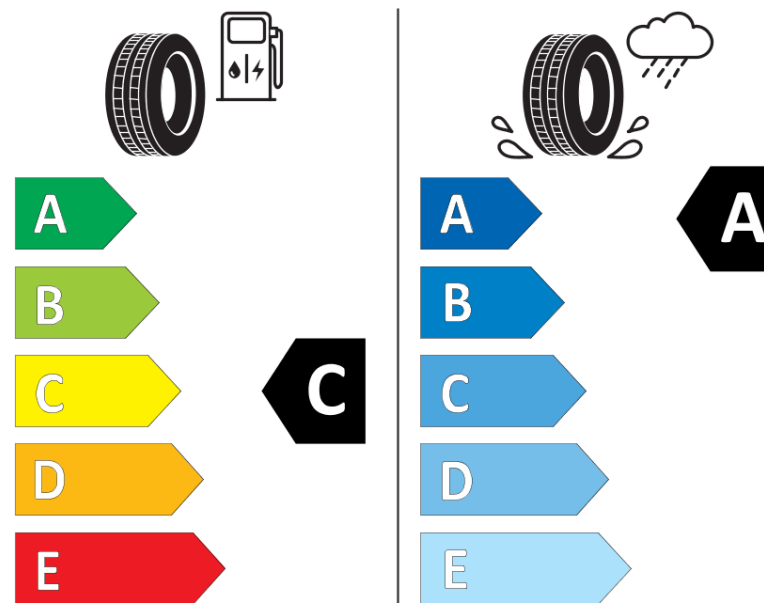

## Product Information Sheet

Delegated Regulation (EU) 2020/740

Supplier name or trademark	<b>KLEBER</b>
Commercial name or trade designation	<b>TRANSPRO 2</b>
Tyre type identifier	<b>606772</b>
Tyre size designation	<b>205/65R15C</b>
Load-capacity index	<b>102</b>
Load-capacity index (Load index for Dual mounting)	<b>100</b>
Speed category symbol	<b>T</b>
Fuel efficiency class	<b>C</b>
Wet grip class	<b>A</b>
External rolling noise class	<b>B</b>
External rolling noise value	<b>72 dB</b>
Severe snow tyre	<b>No</b>
Date of start of production	<b>35/22</b>
Date of end of production	
Additional information	<b>205/65 R15C 102/100T TL TRANSPRO 2 KL</b>

Load-capacity index (Single Load index for additional service description)

Load-capacity index (Dual Load index for additional service description)

Speed category symbol (for Additional Service Description)

**KLEBER**

606772

205/65R15C 102/100 T

C2

2020/740