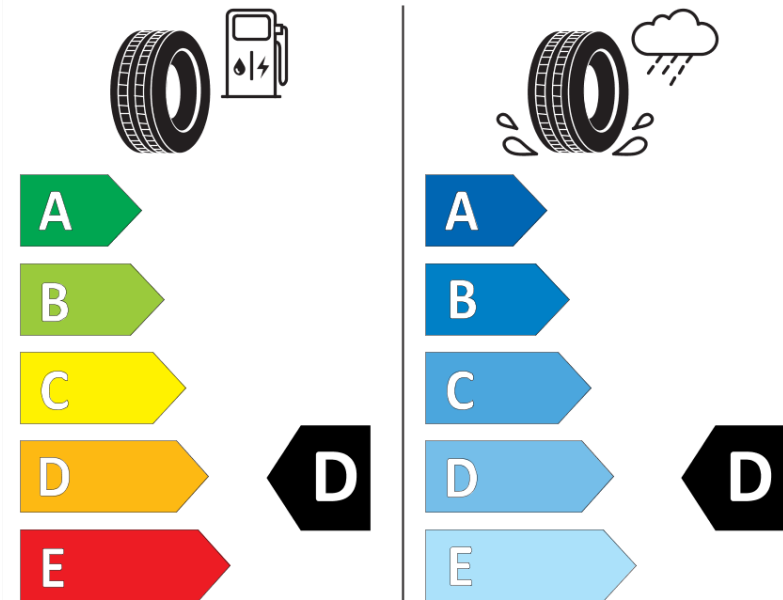

Product Information Sheet

Delegated Regulation (EU) 2020/740

Supplier name or trademark	MICHELIN
Commercial name or trade designation	PILOT SPORT CUP 2
Tyre type identifier	607114
Tyre size designation	275/35ZR19
Load-capacity index	100
Speed category symbol	(Y)
Fuel efficiency class	D
Wet grip class	D
External rolling noise class	B
External rolling noise value	73 dB
Severe snow tyre	No
Ice tyre	No
Date of start of production	43/23
Date of end of production	
Load version	XL
Additional information	275/35ZR19 (100Y) XL PILOT SPORT CUP 2 I * MI

ENERG

MICHELIN

607114

275/35R19 (100Y) XL

C1

2020/740