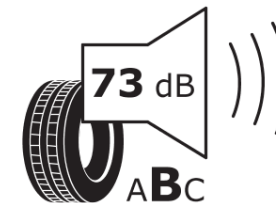

Product Information Sheet

Delegated Regulation (EU) 2020/740

Supplier name or trademark	MICHELIN
Commercial name or trade designation	PILOT SPORT CUP 2
Tyre type identifier	607114
Tyre size designation	275/35ZR19
Load-capacity index	100
Speed category symbol	(Y)
Fuel efficiency class	D
Wet grip class	D
External rolling noise class	B
External rolling noise value	73 dB
Severe snow tyre	No
Ice tyre	No
Date of start of production	43/23
Date of end of production	
Load version	XL
Additional information	275/35ZR19 (100Y) XL PILOT SPORT CUP 2 I * MI

ENERG

MICHELIN

607114

275/35R19 (100Y) XL

C1

2020/740