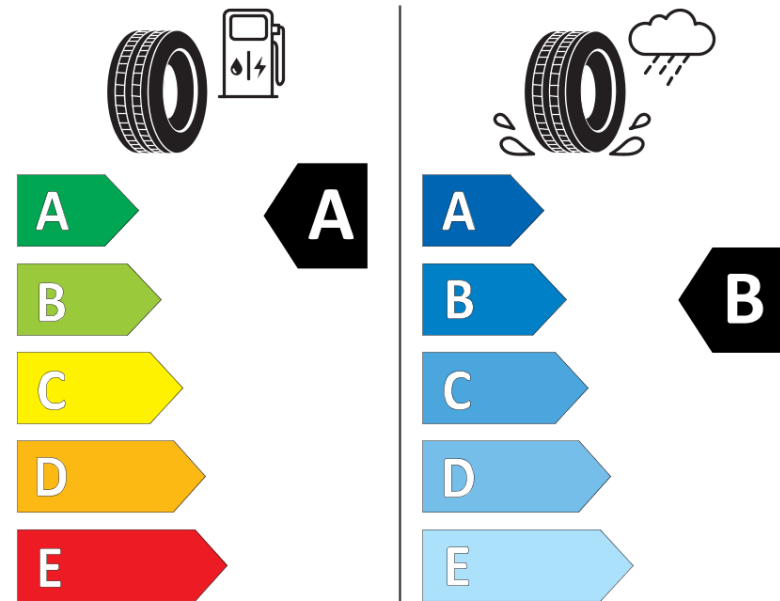

Product Information Sheet

Delegated Regulation (EU) 2020/740

| | |
|--------------------------------------|---|
| Supplier name or trademark | MICHELIN |
| Commercial name or trade designation | PRIMACY 4 VOL |
| Tyre type identifier | 607124 |
| Tyre size designation | 225/45R17 |
| Load-capacity index | 91 |
| Speed category symbol | W |
| Fuel efficiency class | A |
| Wet grip class | B |
| External rolling noise class | B |
| External rolling noise value | 69 dB |
| Severe snow tyre | No |
| Ice tyre | No |
| Date of start of production | 26/17 |
| Date of end of production | |
| Load version | SL |
| Additional information | 225/45 R17 91W TL PRIMACY 4 VOL MI |

ENERG

MICHELIN

607124

225/45R17 91 W

C1

2020/740