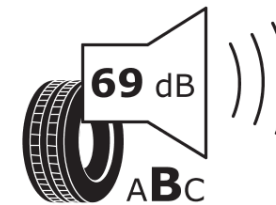

Product Information Sheet

Delegated Regulation (EU) 2020/740

| | |
|--------------------------------------|---|
| Supplier name or trademark | MICHELIN |
| Commercial name or trade designation | PRIMACY 4 VOL |
| Tyre type identifier | 607124 |
| Tyre size designation | 225/45R17 |
| Load-capacity index | 91 |
| Speed category symbol | W |
| Fuel efficiency class | A |
| Wet grip class | B |
| External rolling noise class | B |
| External rolling noise value | 69 dB |
| Severe snow tyre | No |
| Ice tyre | No |
| Date of start of production | 26/17 |
| Date of end of production | |
| Load version | SL |
| Additional information | 225/45 R17 91W TL PRIMACY 4 VOL MI |

ENERG

MICHELIN

607124

225/45R17 91 W

C1

2020/740