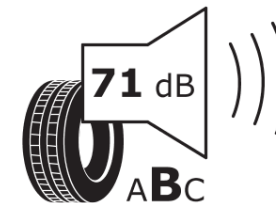

ENERG

MICHELIN

607841

205/50R16 87 V

C1