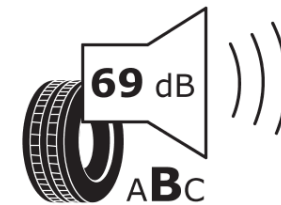

Product Information Sheet

Delegated Regulation (EU) 2020/740

Supplier name or trademark	MICHELIN
Commercial name or trade designation	PRIMACY 4
Tyre type identifier	607988
Tyre size designation	225/55R17
Load-capacity index	97
Speed category symbol	W
Fuel efficiency class	C
Wet grip class	A
External rolling noise class	B
External rolling noise value	69 dB
Severe snow tyre	No
Ice tyre	No
Date of start of production	40/16
Date of end of production	
Load version	SL
Additional information	225/55 R17 97W TL PRIMACY 4 MI

ENERG

MICHELIN

607988

225/55R17 97 W

C1

2020/740