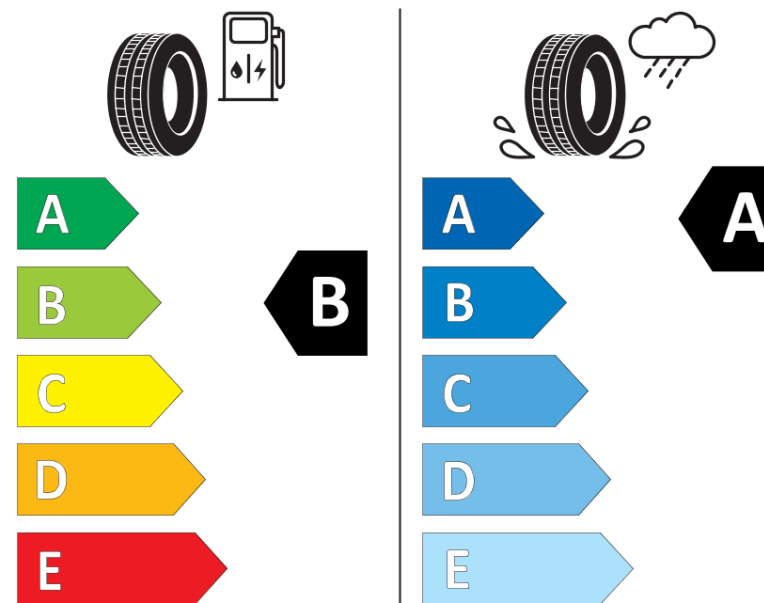

Product Information Sheet

Delegated Regulation (EU) 2020/740

Supplier name or trademark	KLEBER
Commercial name or trade designation	TRANSPRO 2
Tyre type identifier	608184
Tyre size designation	235/65R16C
Load-capacity index	115
Load-capacity index (Load index for Dual mounting)	113
Speed category symbol	R
Fuel efficiency class	B
Wet grip class	A
External rolling noise class	B
External rolling noise value	72 dB
Severe snow tyre	No
Date of start of production	35/21
Date of end of production	
Additional information	235/65 R16C 115/113R TL TRANSPRO 2 PR8 KL

Load-capacity index (Single Load index for additional service description)

Load-capacity index (Dual Load index for additional service description)

Speed category symbol (for Additional Service Description)

KLEBER

608184

235/65R16C 115/113 R

C2

2020/740