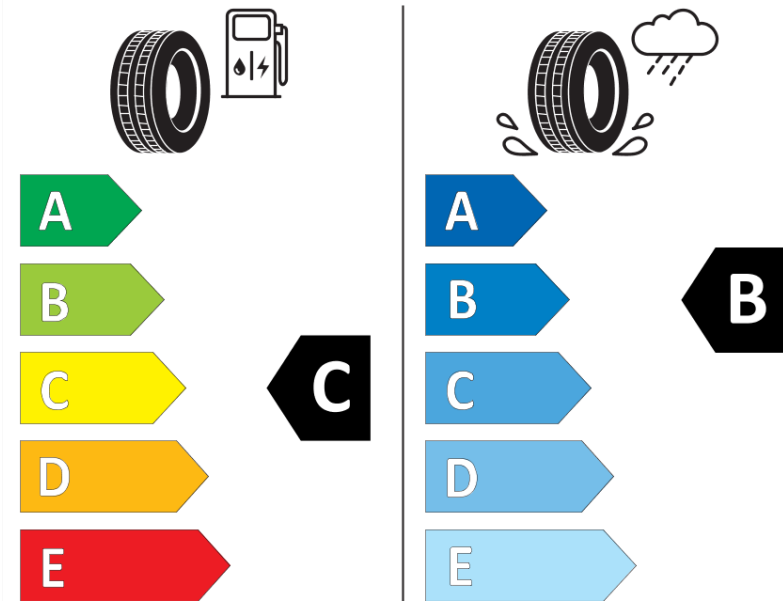

Product Information Sheet

Delegated Regulation (EU) 2020/740

Supplier name or trademark	MICHELIN
Commercial name or trade designation	PILOT SPORT 4 S K1
Tyre type identifier	608562
Tyre size designation	295/35ZR20
Load-capacity index	105
Speed category symbol	(Y)
Fuel efficiency class	C
Wet grip class	B
External rolling noise class	B
External rolling noise value	73 dB
Severe snow tyre	No
Ice tyre	No
Date of start of production	37/14
Date of end of production	
Load version	XL
Additional information	295/35 ZR20 (105Y) EXTRA LOAD TL PILOT SPORT 4 S K1 MI

ENERG

MICHELIN

608562

295/35ZR20 (105Y) XL

C1

2020/740