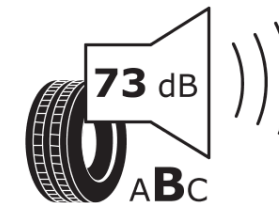

Product Information Sheet

Delegated Regulation (EU) 2020/740

Supplier name or trademark	MICHELIN
Commercial name or trade designation	PILOT SPORT 4 S K1
Tyre type identifier	608562
Tyre size designation	295/35ZR20
Load-capacity index	105
Speed category symbol	(Y)
Fuel efficiency class	C
Wet grip class	B
External rolling noise class	B
External rolling noise value	73 dB
Severe snow tyre	No
Ice tyre	No
Date of start of production	37/14
Date of end of production	
Load version	XL
Additional information	295/35 ZR20 (105Y) EXTRA LOAD TL PILOT SPORT 4 S K1 MI

ENERG

MICHELIN

608562

295/35ZR20 (105Y) XL

C1

2020/740