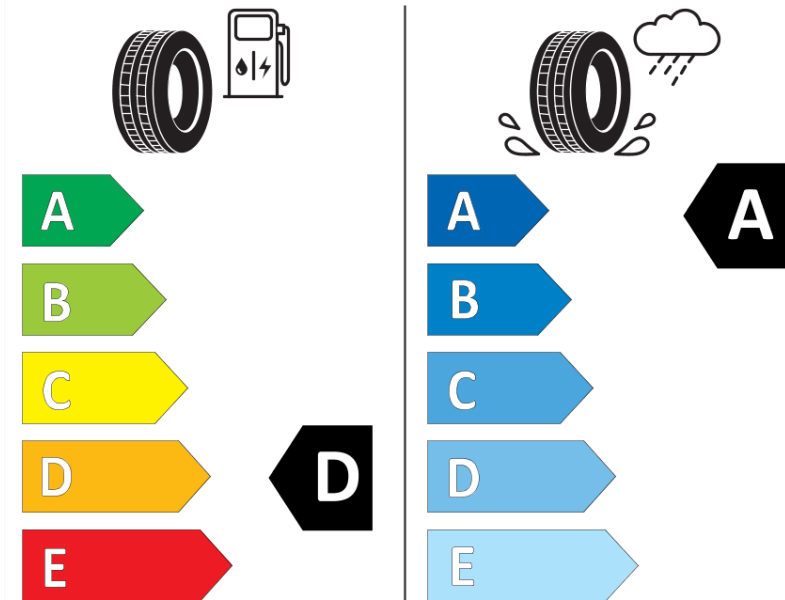

Product Information Sheet

Delegated Regulation (EU) 2020/740

Supplier name or trademark	MICHELIN
Commercial name or trade designation	PILOT SPORT 4
Tyre type identifier	608896
Tyre size designation	255/35ZR18
Load-capacity index	94
Speed category symbol	Y
Fuel efficiency class	D
Wet grip class	A
External rolling noise class	B
External rolling noise value	72 dB
Severe snow tyre	No
Ice tyre	No
Date of start of production	17/24
Date of end of production	
Load version	XL
Additional information	255/35ZR18 94Y XL PILOT SPORT 4 EMT MI

ENERG

MICHELIN

608896

255/35ZR18 94 Y XL

C1